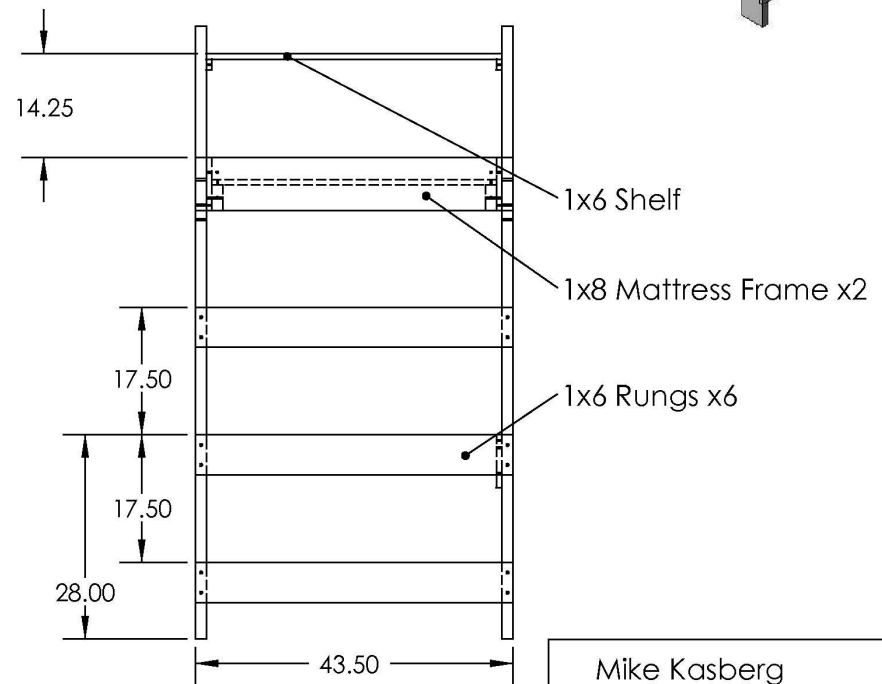

Materials List:

- 6x 1x6x43.5
- 2x 1x8x43.5
- 2x 1x8x75
- 2x 2x6x66
- 2x 2x6x84
- 2x 2x2x75
- 8x 1x6x39
- 1x 1x6x40.5
- 2x ~1x4x.5
- 78+ 1.5in wood screws
- 8x 3.25in bolts
- 16x washers
- 8x nuts

ALL DIMS ARE INCHES

Mike Kasberg

Loft Bed Plans