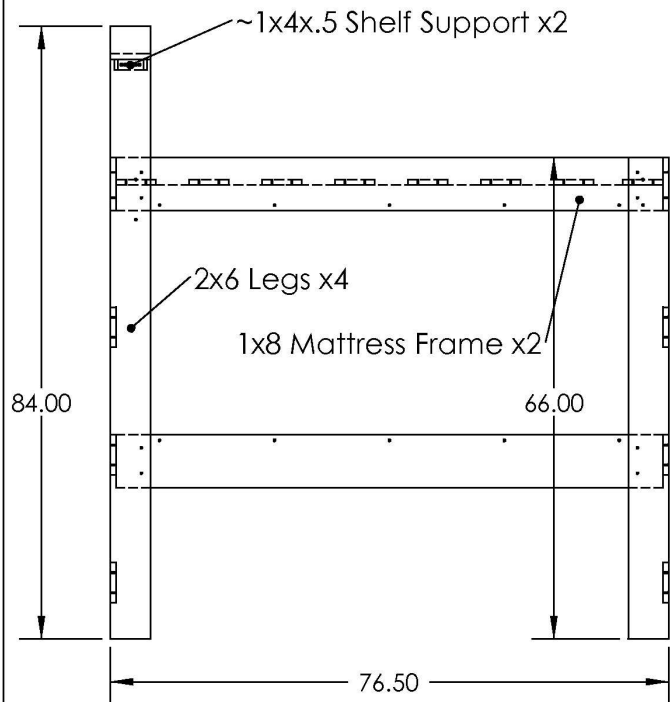

Materials List:

- 6x 1x6x43.5
- 2x 1x8x43.5
- 2x 1x8x75
- 2x 2x6x66
- 2x 2x6x84
- 2x 2x2x75
- 8x 1x6x39
- 1x 1x6x40.5
- 2x ~1x4x.5
- 78+ 1.5in wood screws
- 8x 3.25in bolts
- 16x washers
- 8x nuts

ALL DIMS ARE INCHES

Mike Kasberg

Loft Bed Plans